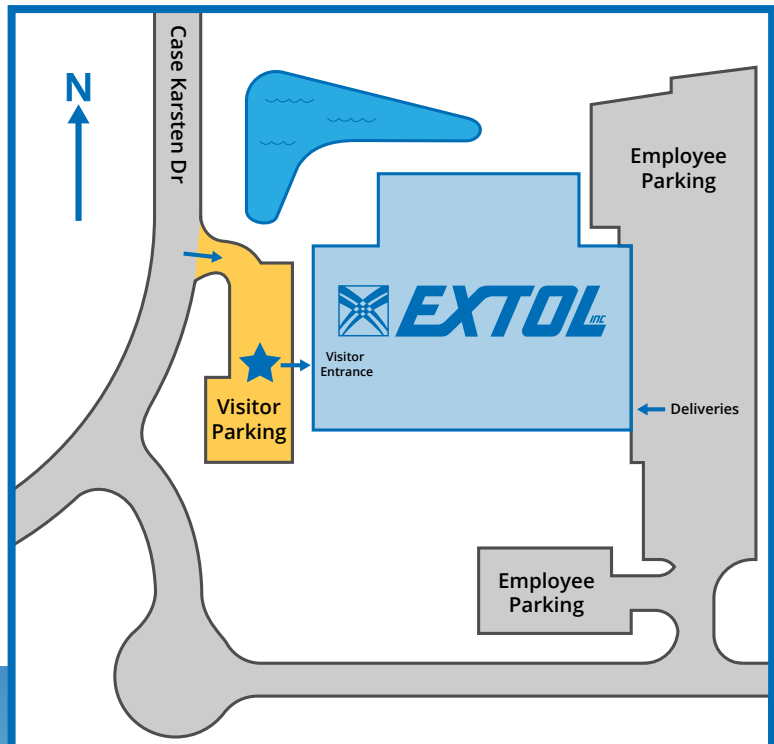

Extol, Inc. | Zeeland, MI USA | www.extolinc.com | 800.324.6205

Google Maps