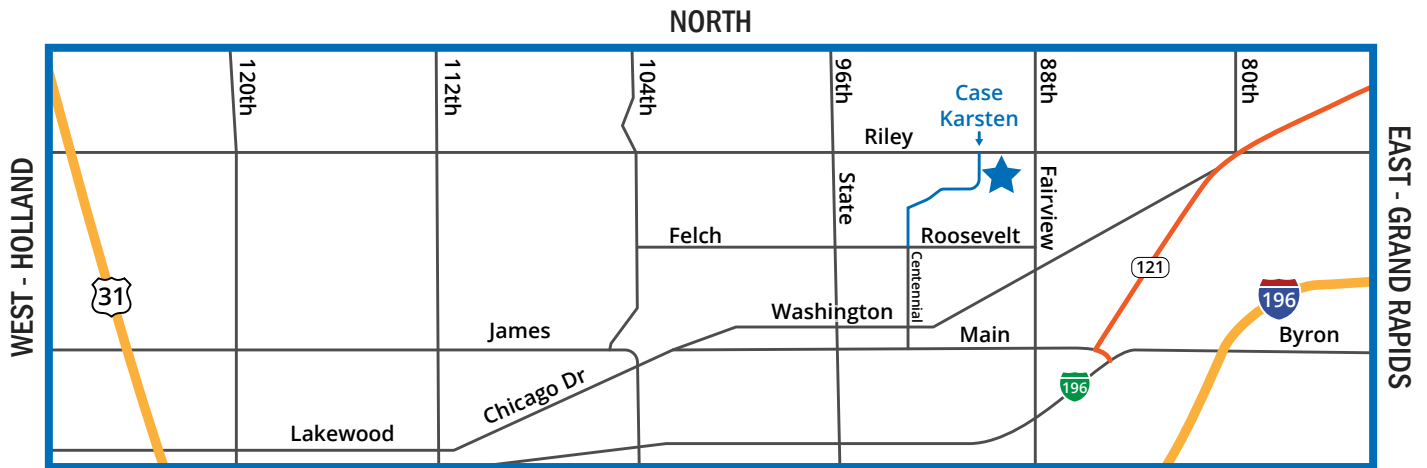

DIRECTIONS TO EXTOL

ADDRESS:
651 CASE KARSTEN DR, ZEELAND, MI 49464

IMPORTANT:

Common navigation apps such as Google Maps and Apple Maps may direct you to the Employee Parking and Deliveries entrance.

If you are a visitor, please use the Visitor Parking and Visitor Entrance on the west side of the building.

If you are making a delivery or picking up a shipment, please go to the Deliveries dock on the east side of the building.

Check out our website for recommendations on accommodations, dining, and activities.